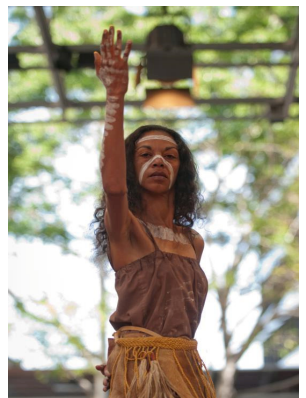

**Please note: the recommended MAXIMUM number of children for these presentations is 35

Young Australia Workshop

Address PO Box 7824 Bondi Beach, NSW, 2026 Phone 02 8021 5312 Toll Free 1800 227 095
Facsimile 02 9690 1033 Email gleitch@ozemail.com.au Website www.youngaus.com.au ABN 89 074 032 518
GLEN LEITCH MANAGEMENT PTY LTD